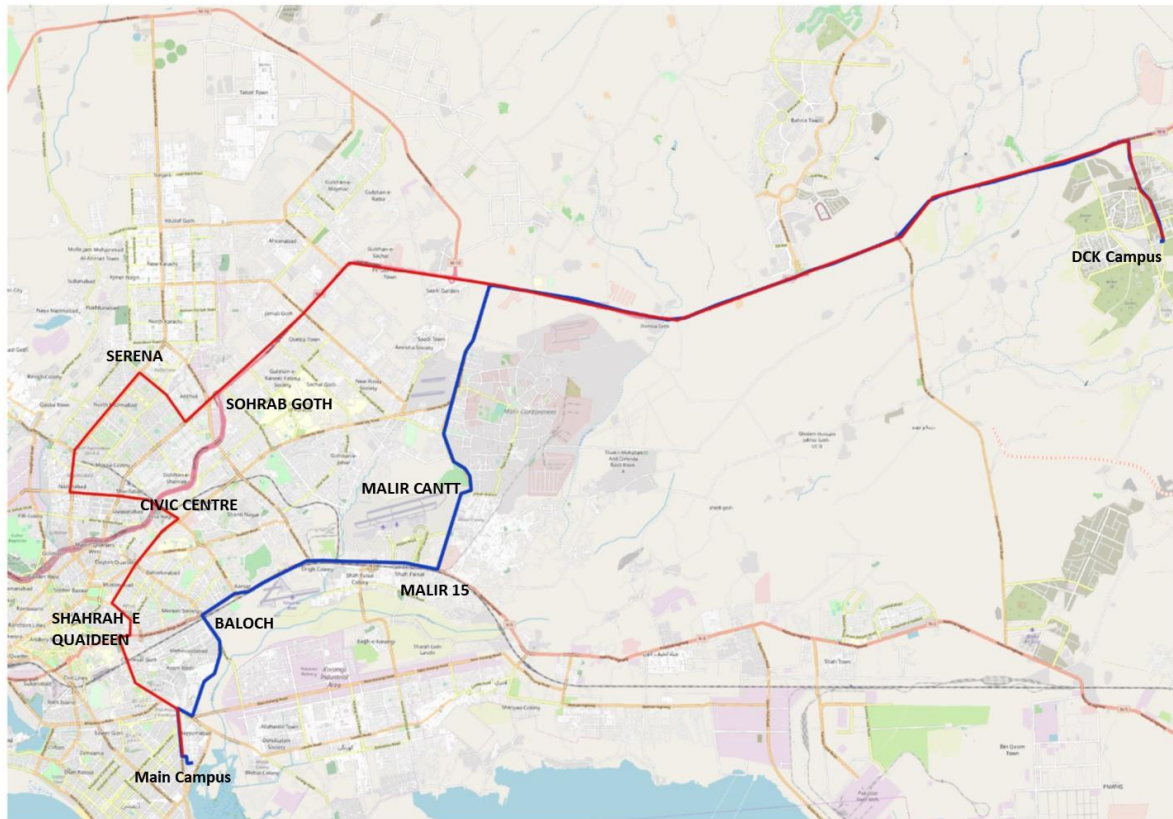

## B. Transportation Plan to DCK Campus

**Route 1 (Bus/Coaster):** Main campus, KPT, Baloch pull, Shahrache e Faisal, Malir 15, Malir Cantt checkpoint 6, shahrache e Paksitan, DCK

7:30 Main campus  
7:40 KPT  
7:50 Baloch pull  
8:15 Malir 15  
8:30 Malir Cantt checkpoint 6  
8:45 Shahrache e Paksitan  
9:25 DCK

**Route 2 (Faculty Van):** Main campus, FTC, Shahrach-e-Quaideen, University road, Sir Shah Sulaiman road, Shahrach-e-Paksitan, DCK

7:20 Main campus  
7:40 FTC  
7:50 Shahrach-e-Quaideen  
8:10 University road  
8:20 Sir Shah Sulaiman road  
8:40 Shahrach-e-Paksitan  
9:25 DCK