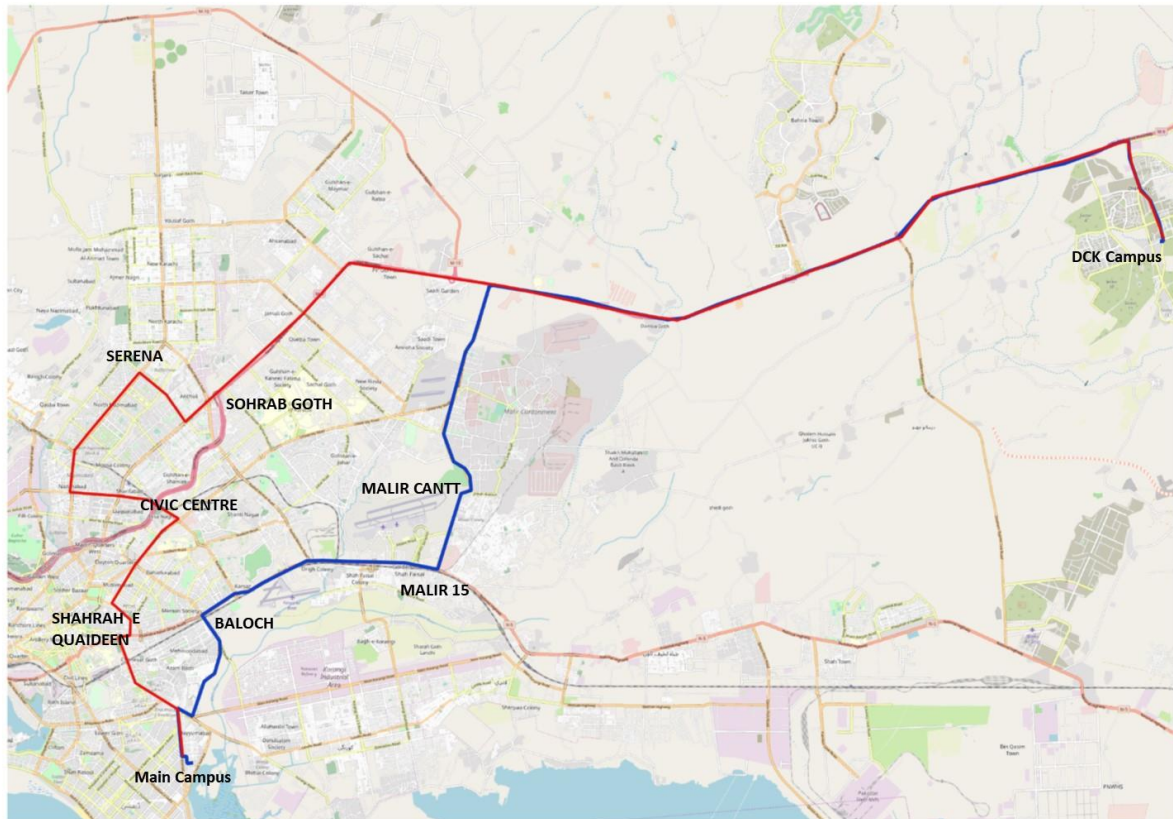

## B. Transportation Plan to DCK Campus

**Route 1 (Bus/Coaster):** Main campus, KPT, Baloch pull, Shahrache e Faisal, Malir 15, Malir Cantt checkpoint 6, shahrache e Paksitan, DCK

- 7:30 Main campus
- 7:40 KPT
- 7:50 Baloch pull
- 8:15 Malir 15
- 8:30 Malir Cantt checkpoint 6
- 8:45 Shahrache e Paksitan
- 9:25 DCK

**Route 2 (Faculty Van):** Main campus, FTC, Shahrach-e-Quaideen, University road, Sir Shah Sulaiman road, Shahrach-e-Paksitan, DCK

- 7:20 Main campus
- 7:40 FTC
- 7:50 Shahrach-e-Quaideen
- 8:10 University road
- 8:20 Sir Shah Sulaiman road
- 8:40 Shahrach-e-Paksitan
- 9:25 DCK